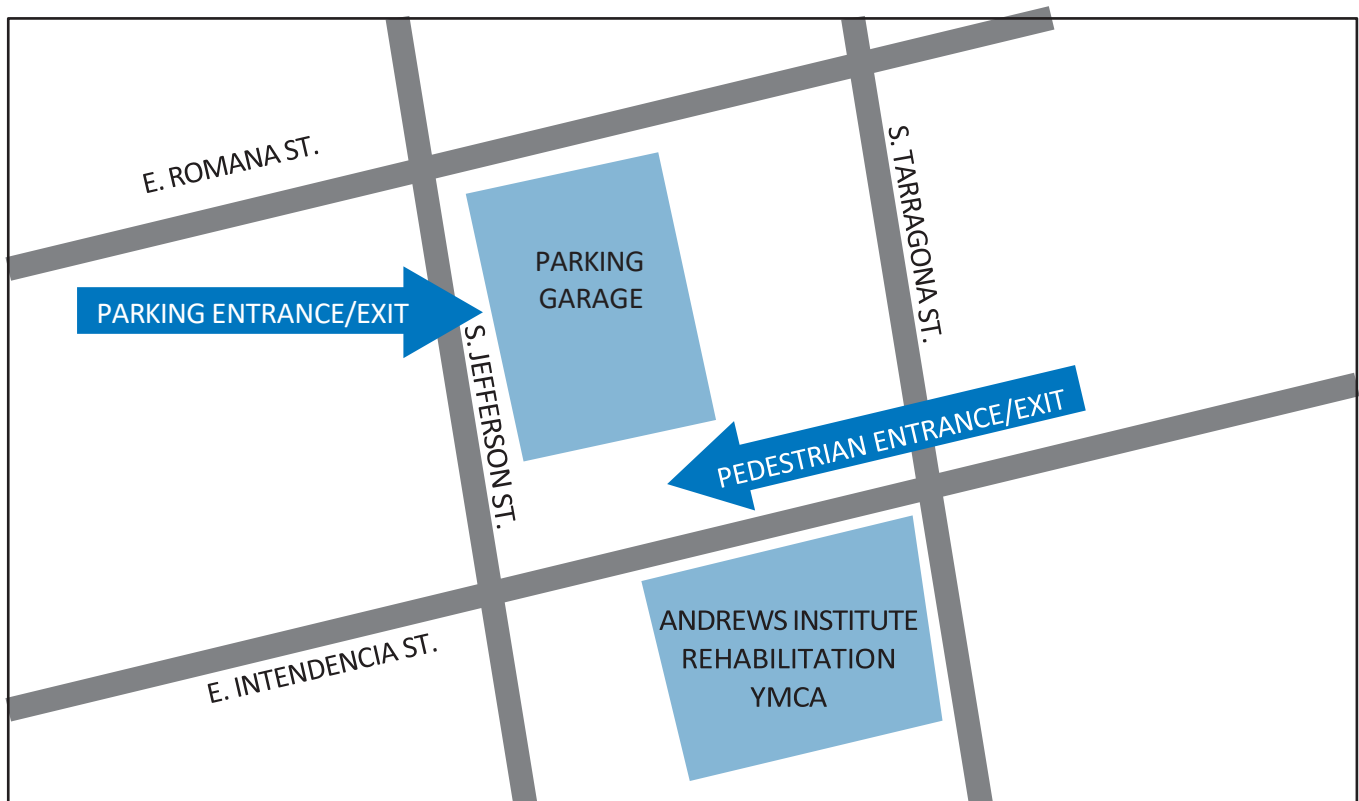

ANDREWS INSTITUTE REHAB-YMCA PARKING MAP

FOR YMCA PARKING:

- The YMCA parking garage is on the corner of Jefferson and Intendencia. The entrances are located on Jefferson St. between Intendencia St. and Romano St, or on E. Intendencia across from the YMCA main entrance.
- Note or write down your license plate number. Parking can be validated by entering your license plate number on the iPad at the round column in the YMCA lobby.
- You may park in any available unmarked space within the garage and then use the walkway which is across the street from the YMCA.
- If you are a non-member, you will need to sign in at the main entrance counter; members may sign in with their membership card.
- Andrews Institute Rehabilitation is on the second floor of the YMCA.
- Link for downtown Pensacola parking: <https://www.cityofpensacola.com/3136/Free-Parking>